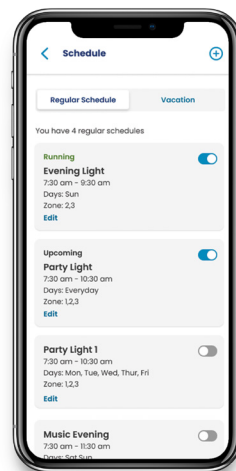

Key features

- ▶ Instantly select from millions of colors and 12 color-changing light shows
- ▶ Dimmable lights set the mood or crank up the energy
- ▶ Select any shade of white from bright, cool white to the soothing glow of warm white
- ▶ Independently control up to four pool zones and set brightness levels and schedules for the ultimate customization
- ▶ Easy pool control with the Pentair Pool app: a fast, user-friendly way to illuminate the night

App control

Millions of colors

Multi-zone control

Choose the shade

Set & save schedules

12 color shows

The IntelliVibe™ Lights bring the vibes.

Pool owners can control up to four pool zones and label them accordingly within the Pentair Pool app.

The pool shown operates with three Mezzo Lights in the main pool area (zone 1), six Micro Lights for the bubblers (zone 2), and four Mezzo Lights in the basin below the water wall shining up on the patio (zone 3).