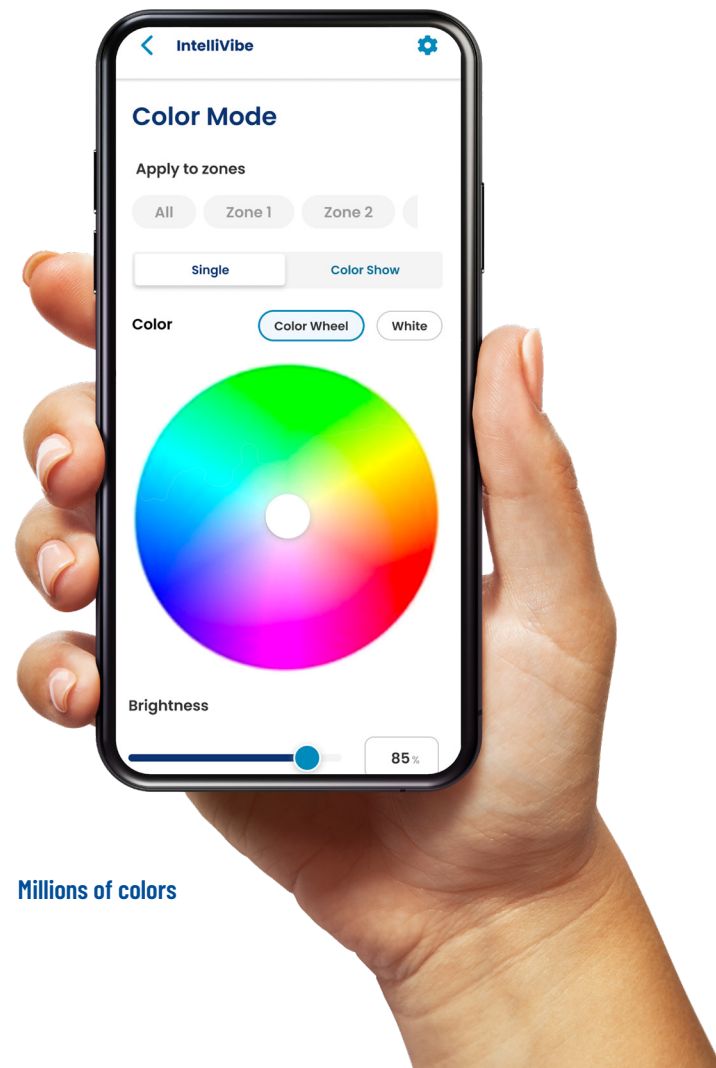

IMAGINE THE POSSIBILITIES AT
www.pentair.com/intellivibe

INTELLIVIBE
CONTROLLER

PENTAIR
POOL APP

INTELLIVIBE™ POOL & SPA LIGHTS

Customizable pool lighting combinations.

Your trusted pool equipment leader brings you its latest lighting innovation: the IntelliVibe Pool & Spa Lighting System. Your customers can light up their pools with millions of colors, dimmable lighting options, and independent multi-zone control – all from their mobile device. It's the perfect customizable solution to make your customers' pools a whole vibe.

Key features

- ▶ Instantly select from millions of colors and 12 color-changing light shows
- ▶ Dimmable lights set the mood or crank up the energy
- ▶ Select any shade of white from bright, cool white to the soothing glow of warm white
- ▶ Independently control up to four pool zones and set brightness levels and schedules for the ultimate customization
- ▶ Easy pool control with the Pentair Pool app: a fast, user-friendly way to illuminate the night

App control

Millions of colors

Multi-zone control

Choose the shade

Set & save schedules

12 color shows

The IntelliVibe™ Lights bring the vibes.

Pool owners can control up to four pool zones and label them accordingly within the Pentair Pool app.