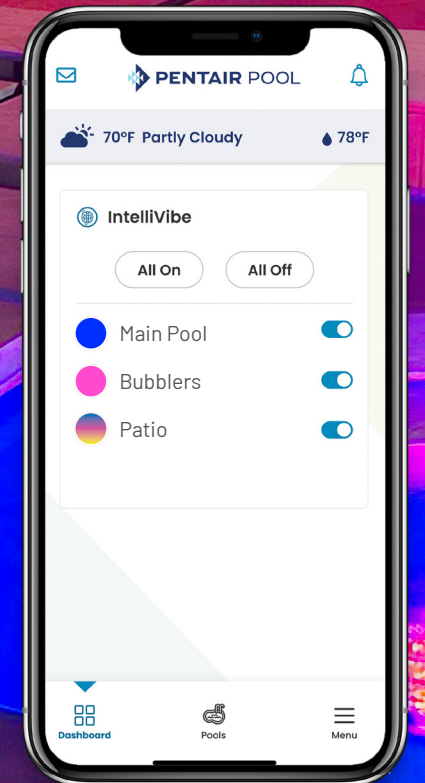

Key features

- ▶ Instantly select from millions of colors and 12 color-changing light shows
- ▶ Dimmable lights set the mood or crank up the energy
- ▶ Select any shade of white from bright, cool white to the soothing glow of warm white
- ▶ Independently control up to four pool zones and set brightness levels and schedules for the ultimate customization
- ▶ Easy pool control with the Pentair Pool app: a fast, user-friendly way to illuminate the night

App control

Millions of colors

Multi-zone control

Choose the shade

Set & save schedules

12 color shows

The IntelliVibe™ Lights bring the vibes.

Pool owners can control up to four pool zones and label them accordingly within the Pentair Pool app.

The pool shown operates with three Mezzo Lights in the main pool area (zone 1), six Micro Lights for the bubblers (zone 2), and four Mezzo Lights in the basin below the water wall shining up on the patio (zone 3).