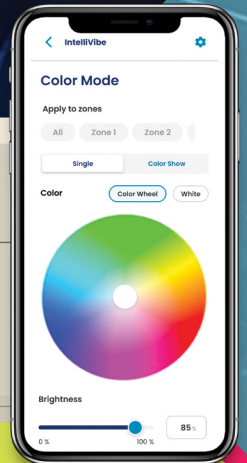

LIGHTING

NEW!

INTELLIVIBE™

POOL & SPA LIGHTS

Don't just give customers a pool – give them an experience.

INTELLIVIBE NANO LIGHT

INTELLIVIBE MICRO LIGHT

INTELLIVIBE MEZZO LIGHT

IMAGINE THE POSSIBILITIES AT
www.pentair.com/intellivibe

INTELLIVIBE
CONTROLLER

PENTAIR
POOL APP