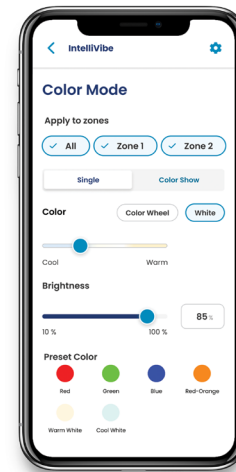

Key features

- ▶ Instantly select from millions of colors and 12 color-changing light shows
- ▶ Dimmable lights set the mood or crank up the energy
- ▶ Select any shade of white from bright, cool white to the soothing glow of warm white
- ▶ Independently control up to four pool zones and set brightness levels and schedules for the ultimate customization
- ▶ Easy pool control with the Pentair Pool app: a fast, user-friendly way to illuminate the night

App control

Millions of colors

Multi-zone control

Choose the shade

Set & save schedules

12 color shows

The IntelliVibe™ Lights bring the vibes.

Pool owners can control up to four pool zones and label them accordingly within the Pentair Pool app.