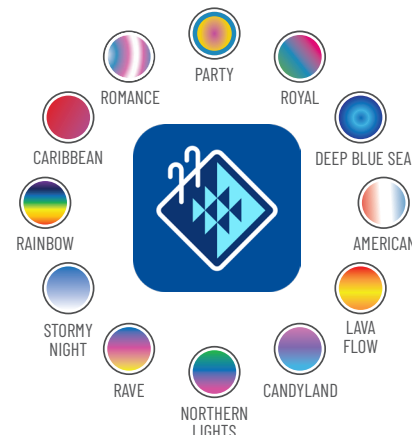

Key features

- ▶ Instantly select from millions of colors and 12 color-changing light shows
- ▶ Dimmable lights set the mood or crank up the energy
- ▶ Select any shade of white from bright, cool white to the soothing glow of warm white
- ▶ Independently control up to four pool zones and set brightness levels and schedules for the ultimate customization
- ▶ Easy pool control with the Pentair Pool app: a fast, user-friendly way to illuminate the night

App control

Millions of colors

Multi-zone control

Choose the shade

Set & save schedules

12 color shows

The IntelliVibe™ Lights bring the vibes.

Pool owners can control up to four pool zones and label them accordingly within the Pentair Pool app.

The pool shown operates with three Mezzo Lights in the main pool area (zone 1), six Micro Lights for the bubblers (zone 2), and four Mezzo Lights in the basin below the water wall shining up on the patio (zone 3).

INTELLIVIBE™ POOL & SPA LIGHTS

Lights that fit any pool vibe.

The IntelliVibe line of LED lighting products includes Nano, Micro, and Mezzo Lights (sold separately) to enable millions of color choices, dimming, and multi-zone control.