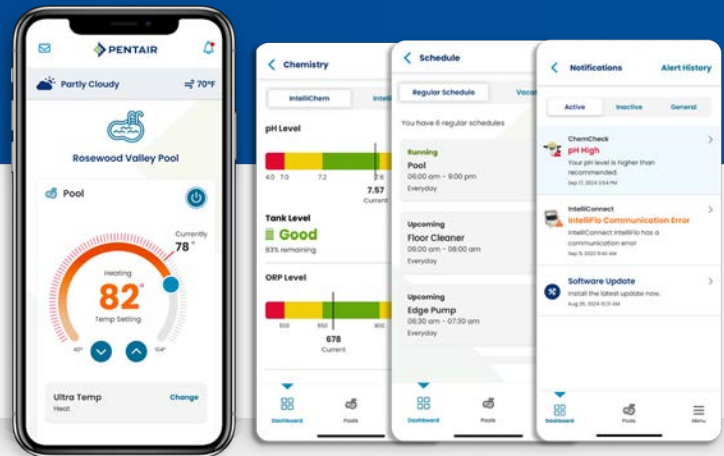

IntelliCenter® Lite System

Lighter where it counts.

- ◆ Five relays, redesigned to be more affordable
- ◆ Optional high-powered wireless, includes color touchscreen and easy smartphone control
- ◆ Smaller enclosure designed with electricians in mind
- ◆ Power Center: works with existing breaker panel

IntelliCenter® Upgrade Kit

For Easytouch®/IntelliTouch® Systems
 Latest tech for them. Easy install for you.

- ◆ Includes high-powered wireless, touchscreen and easy smartphone control
- ◆ All the features of the flagship IntelliCenter System
- ◆ Installs on the current wiring and housing, just change the bezel, board, and transformer
- ◆ Comes standard with a 3-year warranty*

*Exclusions apply. See www.pentair.com/warranty for details.

PENTAIR POOL APP

Peace of Mind
 at Your Fingertips

- ▶ Advanced Heating
- ▶ Real-time Notifications
- ▶ Schedules
- ▶ Water Chemistry*

*Must have IntelliChem® Water Chemistry Controller for water quality monitoring capability.